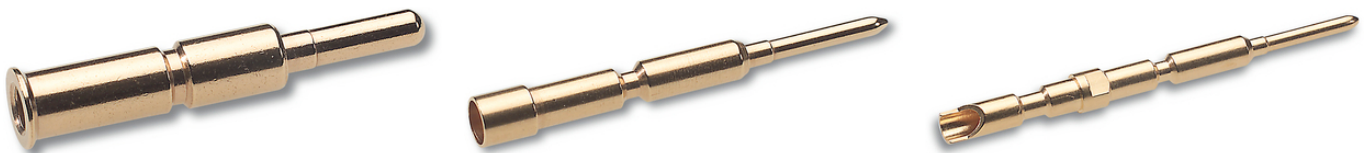

EPIC® SIGNAL M23 Contacts male

Contacts, tools, accessories for circular connectors M23

EPIC® SIGNAL M23 Contacts male for M23 circular connector series

Info

All contacts are high quality gold plated

Contacts are designed for wide crimping range, therefore low number of variants

Made in Germany

Good chemical resistance

Corrosion-resistant

Mechanical resistance

Oil-resistant

Optimum strain relief

Robust

Reliability

Technical Data

Classification ETIM 6:

ETIM 6.0 Class-Description: Contact for industrial connectors

Material:

brass gold plated CuZn / Au

Note

Photographs and graphics are not to scale and do not represent detailed images of the respective products.

Prices are net prices without VAT and surcharges. Sale to business customers only.

Last Update (23.12.2024)

©2024 Lapp Group - Technical changes reserved

Product Management www.lappkabel.de

You can find the current technical data in the corresponding data sheet.

PN 0456 / 02_03.16