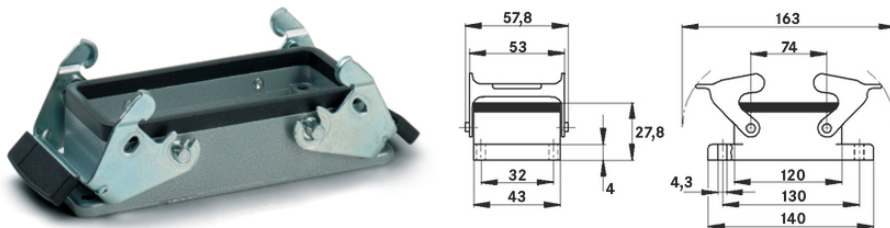

## EPIC® H-B 24 AG

Housing design H-B. The industry standard.

The universal metal housing consists of 2 double levers and a seal and can be used, for example, in lighting and sound systems.

### Info

Double lever version with 2 levers for increased safety

Protection rating UL50E tested

Supplementary automation components from Lapp

Mechanical and plant engineering

Mechanical resistance

Robust

Waterproof